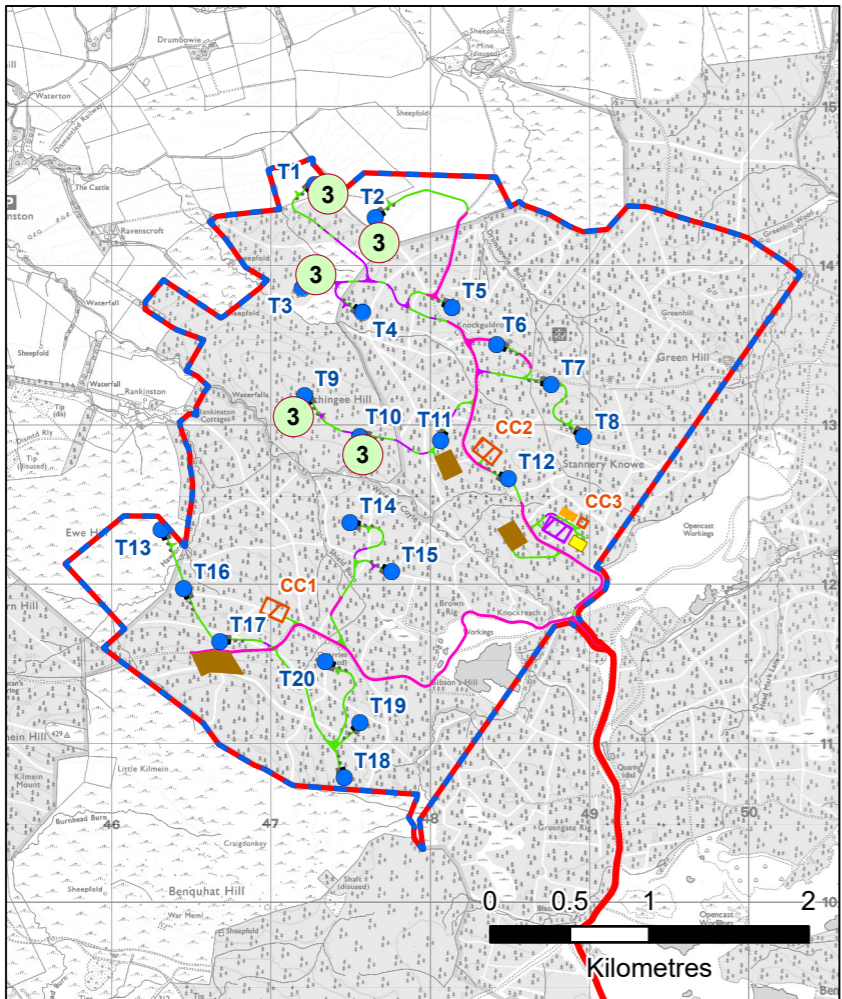

April 2025 Scale - 1:47,500 @ A3 May 2025 Scale - 1:47,500 @ A3 June 2025 Scale - 1:47,500 @ A3

August 2025 Scale - 1:47,500 @ A3

September 2025 Scale - 1:47,500 @ A3

BREEZY HILL ENERGY PROJECT
 ADDITIONAL INFORMATION -
 REVISED EIA REPORT
 BAT SITE ACTIVITY 2025 -
 SOPRANO PIPISTRELLE

FIGURE 6.14

Date
 NOVEMBER 2025

413.VT2633.00001.0116.0 Soprano Pipistrelle 2025