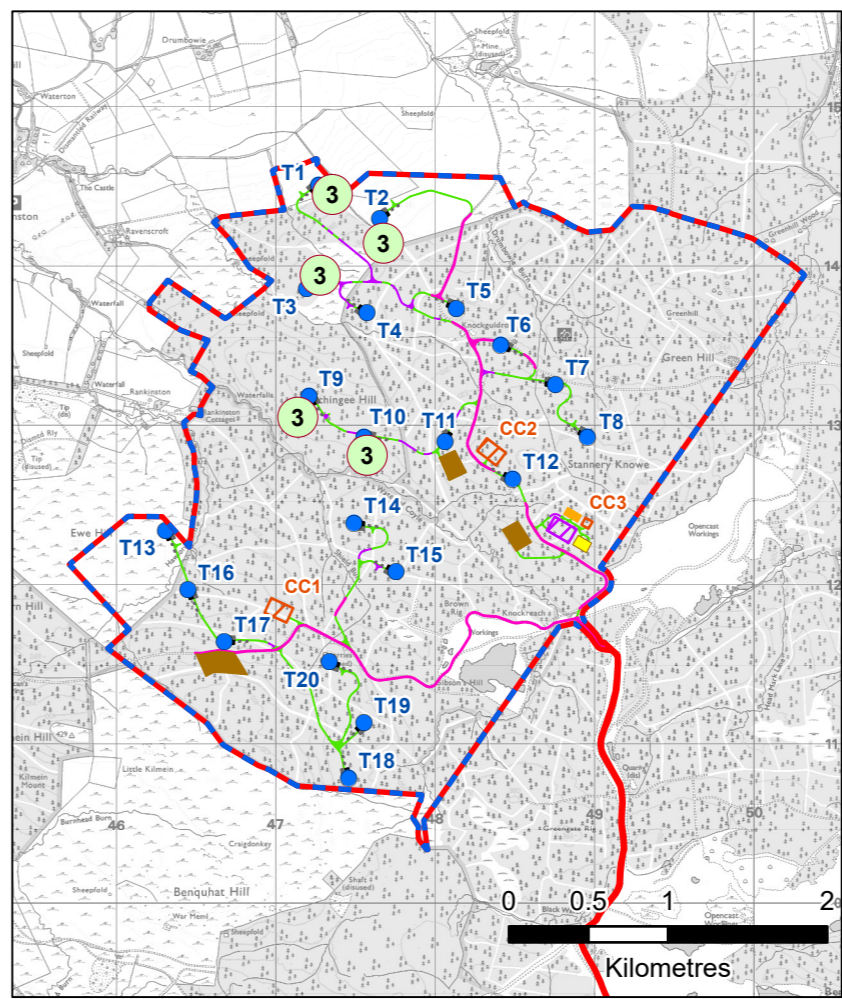

April 2025 Scale - 1:47,500 @ A3 May 2025 Scale - 1:47,500 @ A3 June 2025 Scale - 1:47,500 @ A3

August 2025 Scale - 1:47,500 @ A3

September 2025 Scale - 1:47,500 @ A3

BREEZY HILL ENERGY PROJECT
 ADDITIONAL INFORMATION -
 REVISED EIA REPORT
 BAT SITE ACTIVITY 2025 -
 SOPRANO PIPISTRELLE

FIGURE 6.14

Date
 NOVEMBER 2025

413.VT2633.00001.0116.0 Soprano Pipistrelle 2025