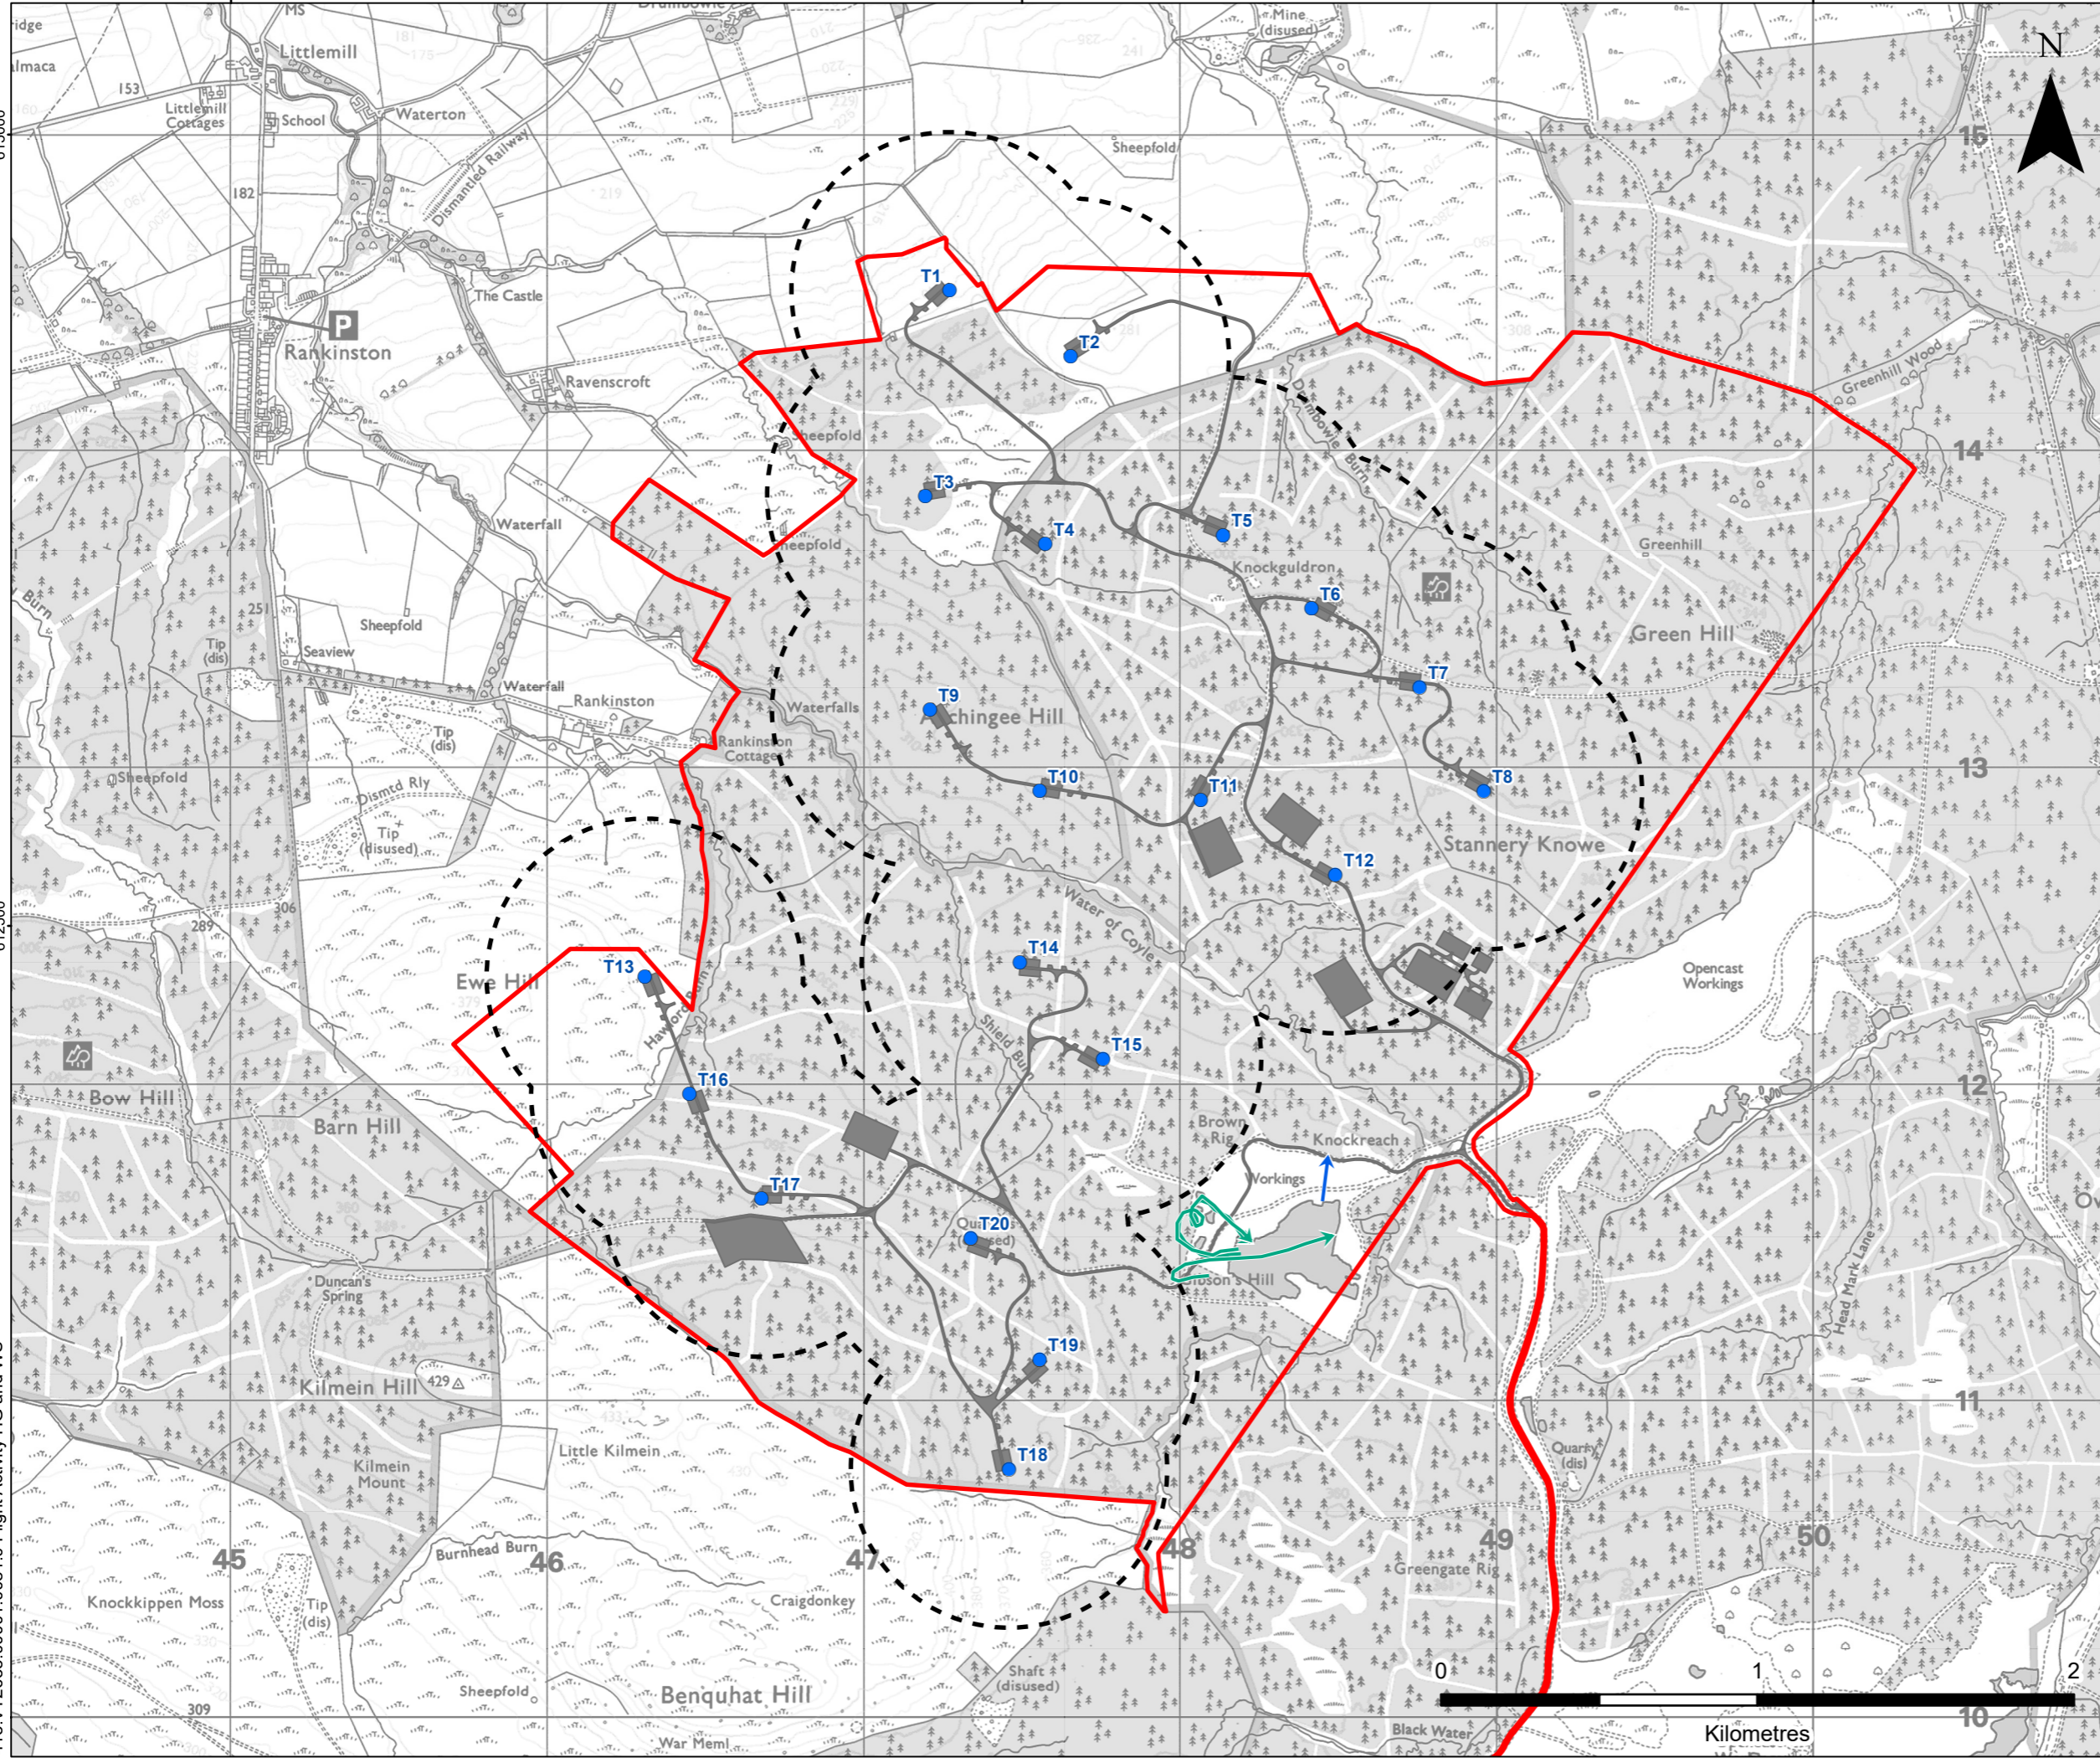

245000

247500

250000

615000

612500

413.VT2633.00001.0081.0 Flight Activity HG and WS

LEGEND

- Site Boundary
- Turbine Location
- Site Infrastructure
- Collision Risk Analysis Area (CRAA)

Whooper Swan Flight Activity

- 2021/2022 Breeding Season

Herring Gull Flight Activity

- 2021 Breeding Season

BREEZY HILL ENERGY PROJECT
 ADDITIONAL INFORMATION -
 REVISED EIA REPORT
 FLIGHT ACTIVITY: HERRING GULL
 AND WHOOPER SWAN

FIGURE 7.13

Scale 1:20,000 @ A3 Date NOVEMBER 2025